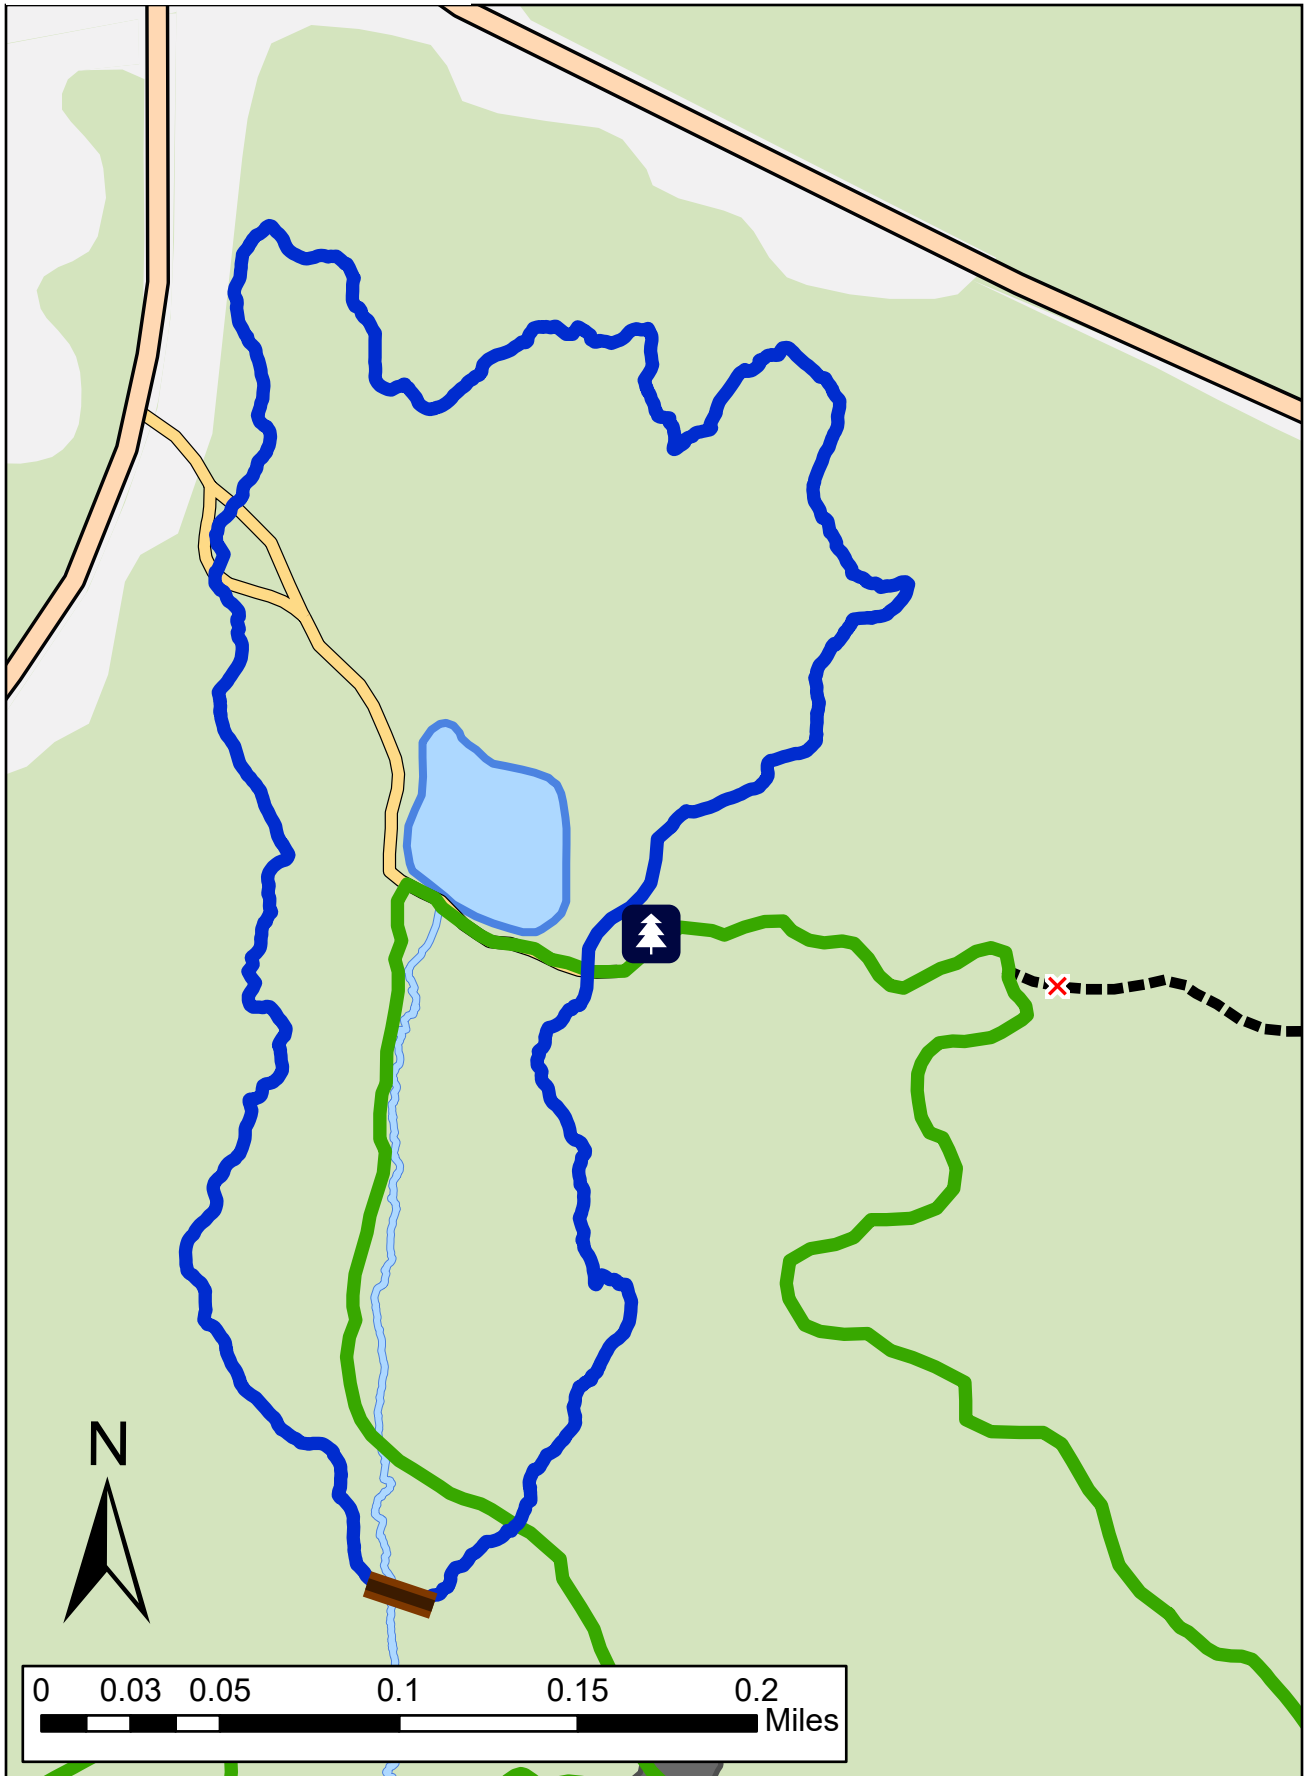

BLUE TRAIL

If you get lost, call:
(770)306-0914